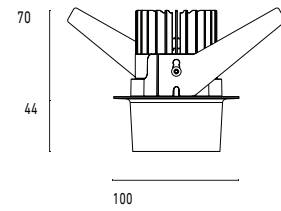

101 10 000304.023

Model

Name	Mono 100 Type 3 Recessed Downlighter
Finish	Structured Black
Area	Indoor

System

Power (Luminaire)	12W
Power (System)	14W
Voltage	240V-AC
Optics	Rotationally Symmetrical Direct 30°
Colour Temperature	3000°K
Luminous Flux	942lm
TM30	Rf95 Rg103
CRI	Ra98
Lumen Maintenance	L90 B10 50000hrs
Chromacity	<3 McAdam Step Ellipse
Articulation	Fixed
Cut-Out	
Ingress Protection	IP44
Control Device	Remote DALI (Included)
Class	III